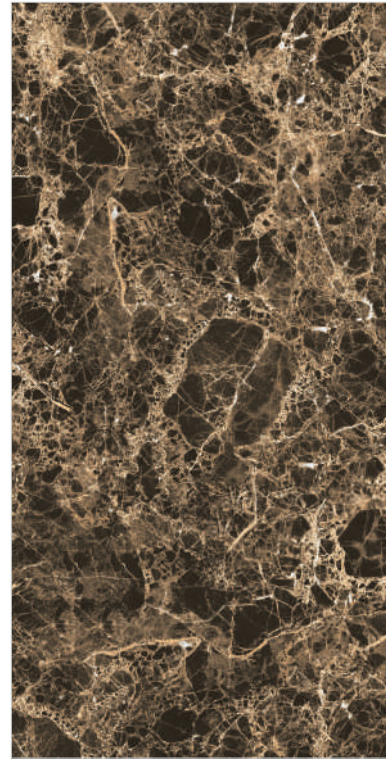

Emperador Brown (R)