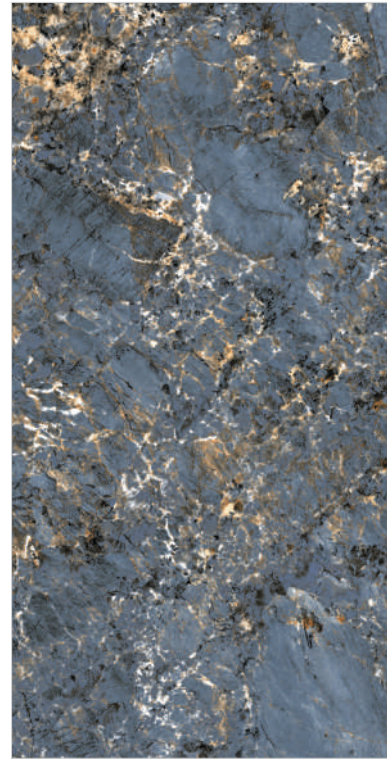

Collocium Crystal (R)

Romo Azul (R)

SANVT
CERAMİK

From the unconventional beauty of barren wilderness to a magnificent and amused pathway that adds bright and colored touch to your surface with tiles in the range of 600x600mm.