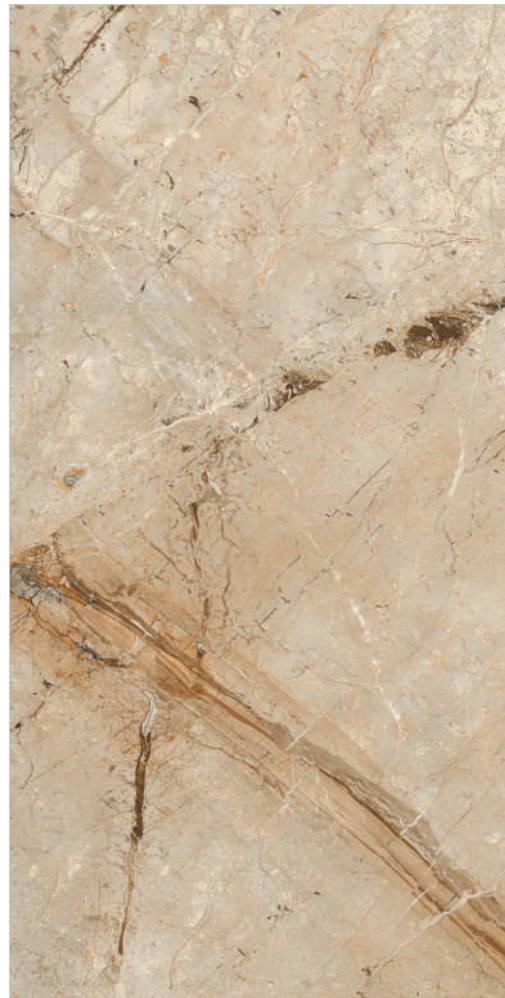

Moonstone Beige (R)