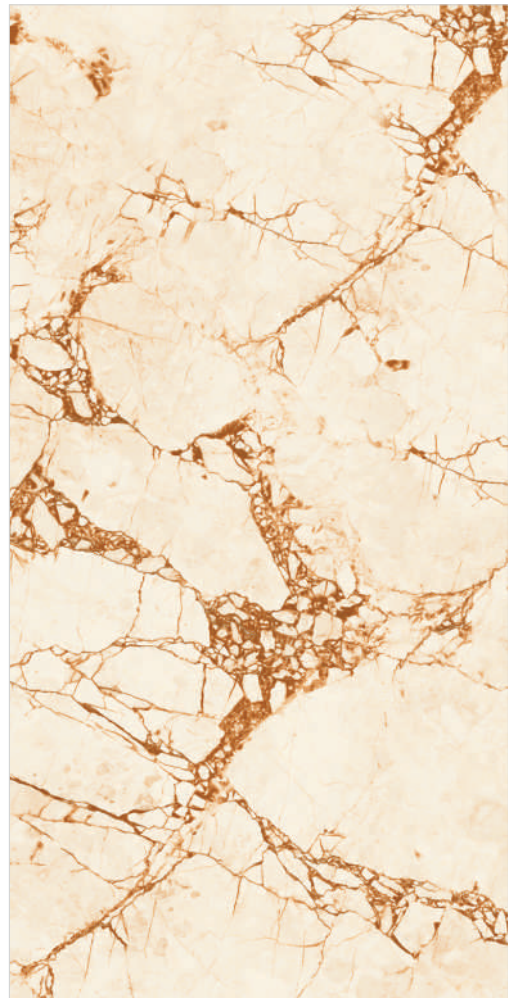

**800x
1600mm**

**INCREDIBLE SIZE FOR
INCREDIBLE SPACES**

www.sanvtceramik.com

Statuario One (R)

Spider Bianco (R)

Rozallia Brown (R)

Calcatta (R)

800x
1600mm