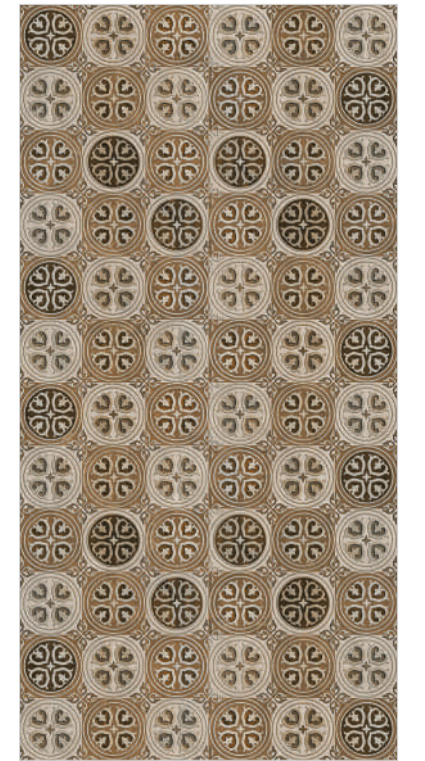

Splendid Decor

Sand Crest Decor

600x
1200mm

Glue
Effect

SANVT
CERAMİK

Bottichino Antique Dk

Burma Mahagony Dk

Circulo Decor Lt