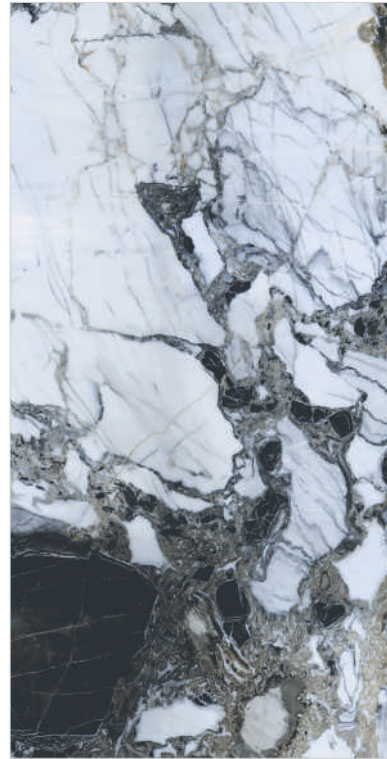

Collocium Crystal (R)

Romo Azul (R)

SANVT
CERAMİK

From the unconventional beauty of barren wilderness to a magnificent and amused pathway that adds bright and colored touch to your surface with tiles in the range of 600x600mm.