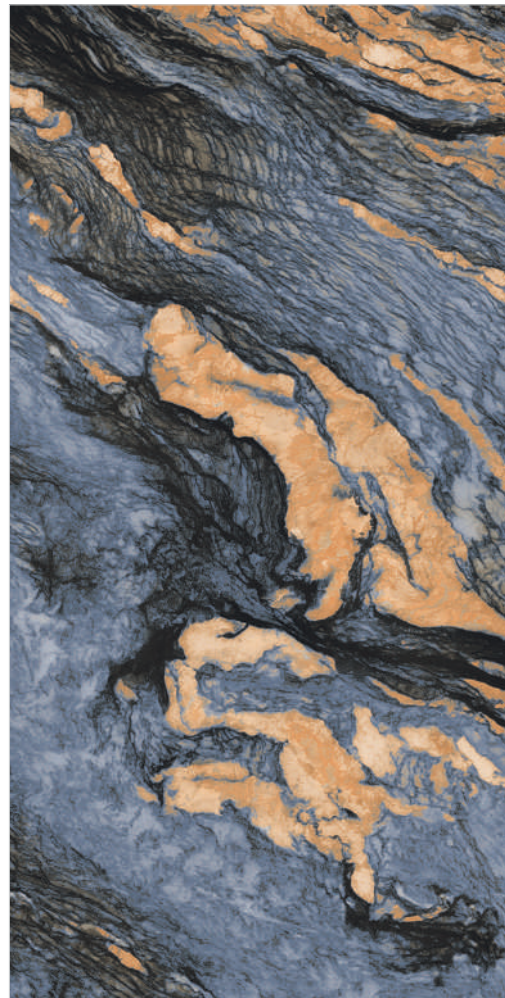

Black Potoro (R)

Emperador Dark (R)

Frappuccino Natural (R)

800x
1600mm

High Gloss
Finish

www.sanvtceramik.com

800x
1600mm | High Gloss
Finish

Pebble Deck (R)