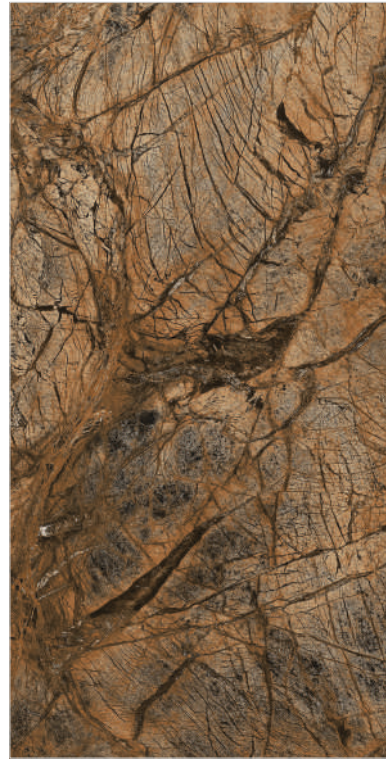

Bottichino Antique Decor

Burma Mahagony Decor

Circulo Decor Dk

Calcatta White (R)

Concreta Brownny (R)

Emperador Brown (R)

Saint Laurent (R)

Black Portoro (R)