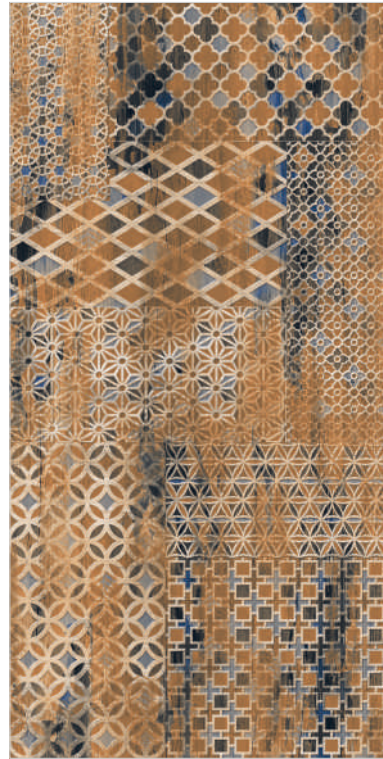

Burma Mahagony Decor