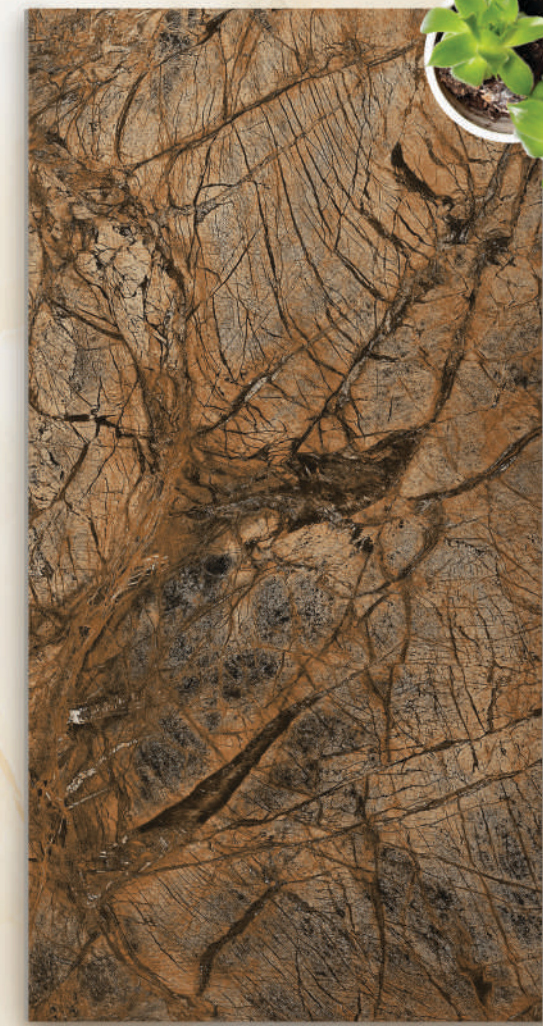

Azul Candy (R)

SANVT
CERAMİK

Experience the sway of fallen leaves which are inspired by the elegance of autumn and feel the richness of uniquely crafted tiles in the range of 600x1200mm.

**600x
1200mm**

**INCREDIBLE SIZE FOR
INCREDIBLE SPACES**